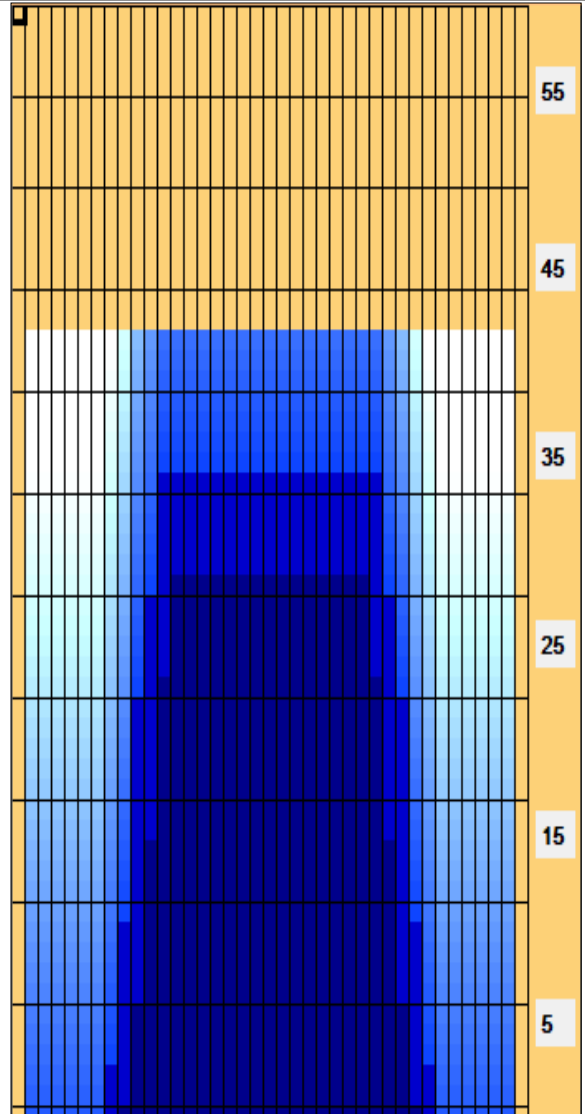

21.5.15~6.4 リーグ

Oil Pattern Distance: **43 Feet**
Forward Oil Total: **12 mL**
Forward Boards Crossed: **300 Boards**

Reverse Brush Drop: **43 Feet**
Reverse Oil Total: **10 mL**
Reverse Boards Crossed: **250 Boards**

Oil Per Board: **40 uL**
Volume Oil Total: **22 mL**
Total Boards Crossed: **550 Boards**

Start	Stop	Loads	Speed	Crossed	Start	End	Feet	T.Oil
1	2L 2R	2	14	74	0.0	1.9	1.9	2960
2	9L 9R	2	14	46	1.9	5.8	3.9	1840
3	10L 10R	2	18	42	5.8	10.9	5.1	1680
4	11L 11R	3	18	57	10.9	18.5	7.6	2280
5	12L 12R	3	18	51	18.5	26.1	7.6	2040
6	13L 13R	2	18	30	26.1	31.2	5.1	1200
7	12L 12R	0	26	0	31.2	43.0	11.8	0

Navigation: Forward Reverse More

Start	Stop	Loads	Speed	Crossed	Start	End	Feet	T.Oil
1	2L 2R	0	30	0	43.0	36.0	-7.0	0
2	12L 12R	2	22	34	36.0	29.8	-6.2	1360
3	11L 11R	2	18	38	29.8	24.7	-5.1	1520
4	10L 10R	4	18	84	24.7	14.5	-10.2	3360
5	9L 9R	3	18	69	14.5	6.9	-7.6	2760
6	8L 8R	1	14	25	6.9	5.0	-1.9	1000
7	2L 2R	0	14	0	5.0	0.0	-5.0	0

Navigation: Forward Reverse More

Conditioner:
Type In or Select One

TransferType:
Type In or Select One

- Forward
- Reverse
- Combined
- Buff